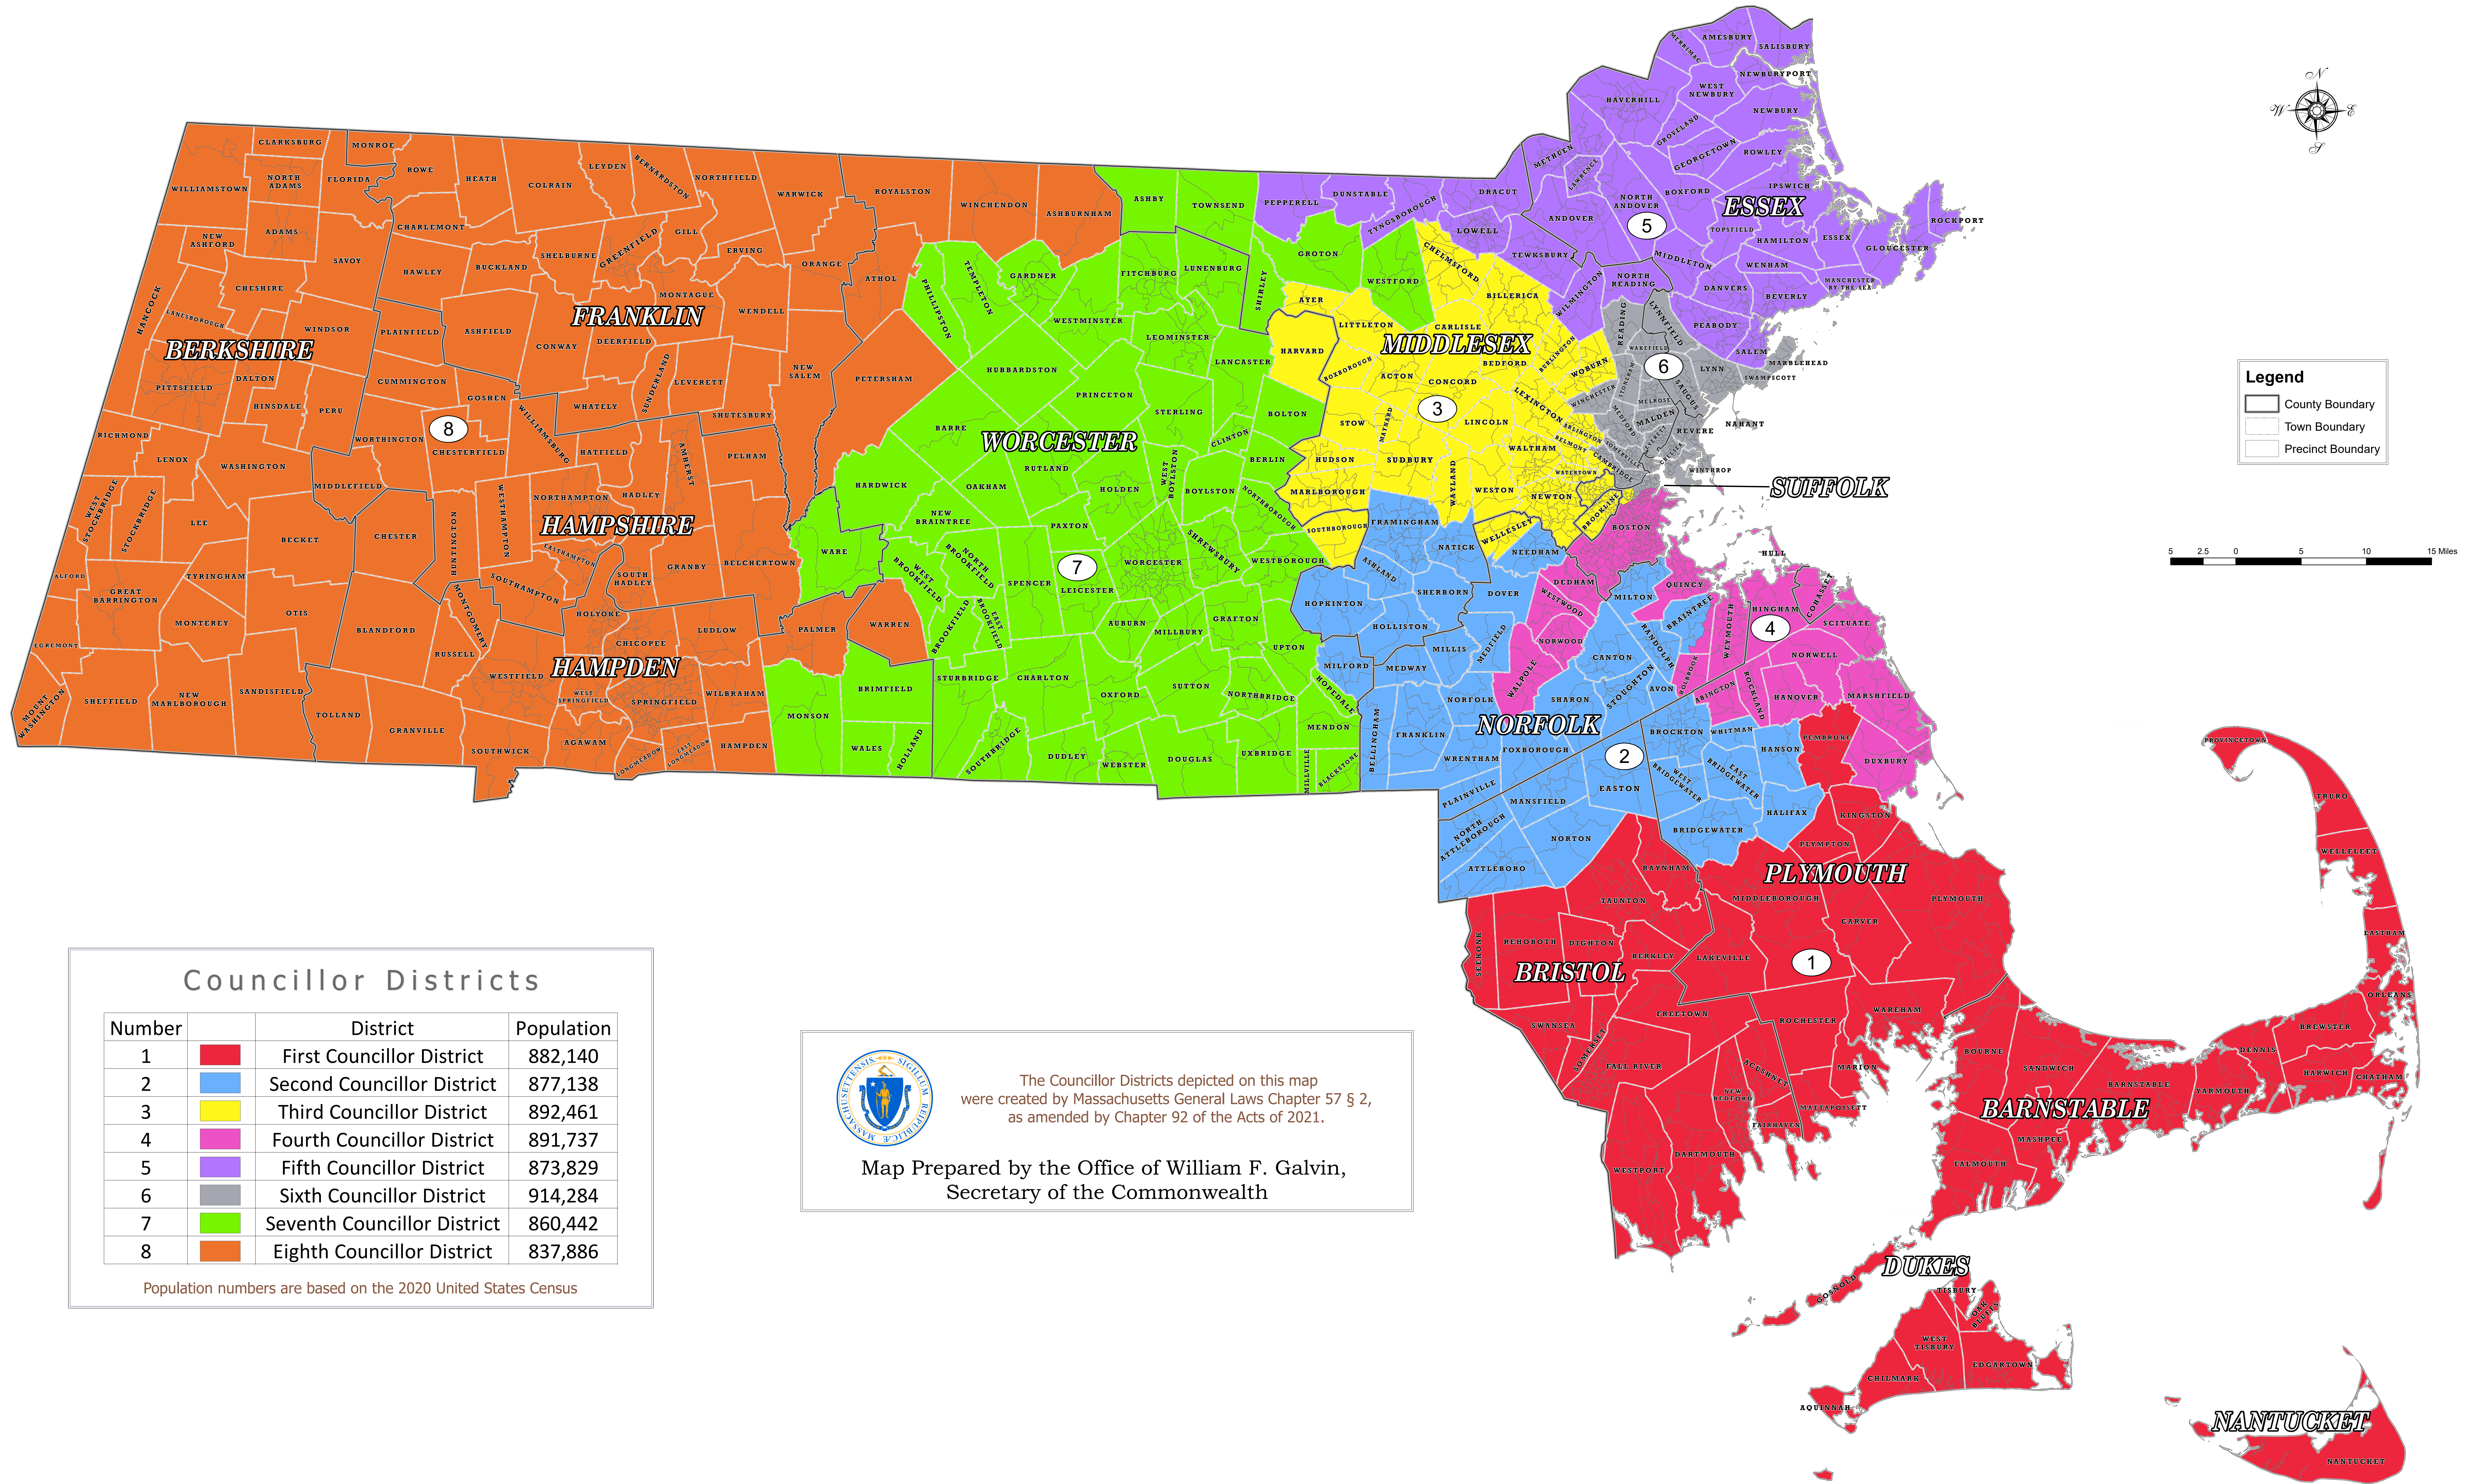

The Commonwealth of Massachusetts Councillor Districts Massachusetts Governor's Council

Councillor Districts

Number	District	Population
1	First Councillor District	882,140
2	Second Councillor District	877,138
3	Third Councillor District	892,461
4	Fourth Councillor District	891,737
5	Fifth Councillor District	873,829
6	Sixth Councillor District	914,284
7	Seventh Councillor District	860,442
8	Eighth Councillor District	837,886

Population numbers are based on the 2020 United States Census

The Councillor Districts depicted on this map were created by Massachusetts General Laws Chapter 57 § 2, as amended by Chapter 92 of the Acts of 2021.

Map Prepared by the Office of William F. Galvin,
Secretary of the Commonwealth

Legend

- County Boundary
- Town Boundary
- Precinct Boundary