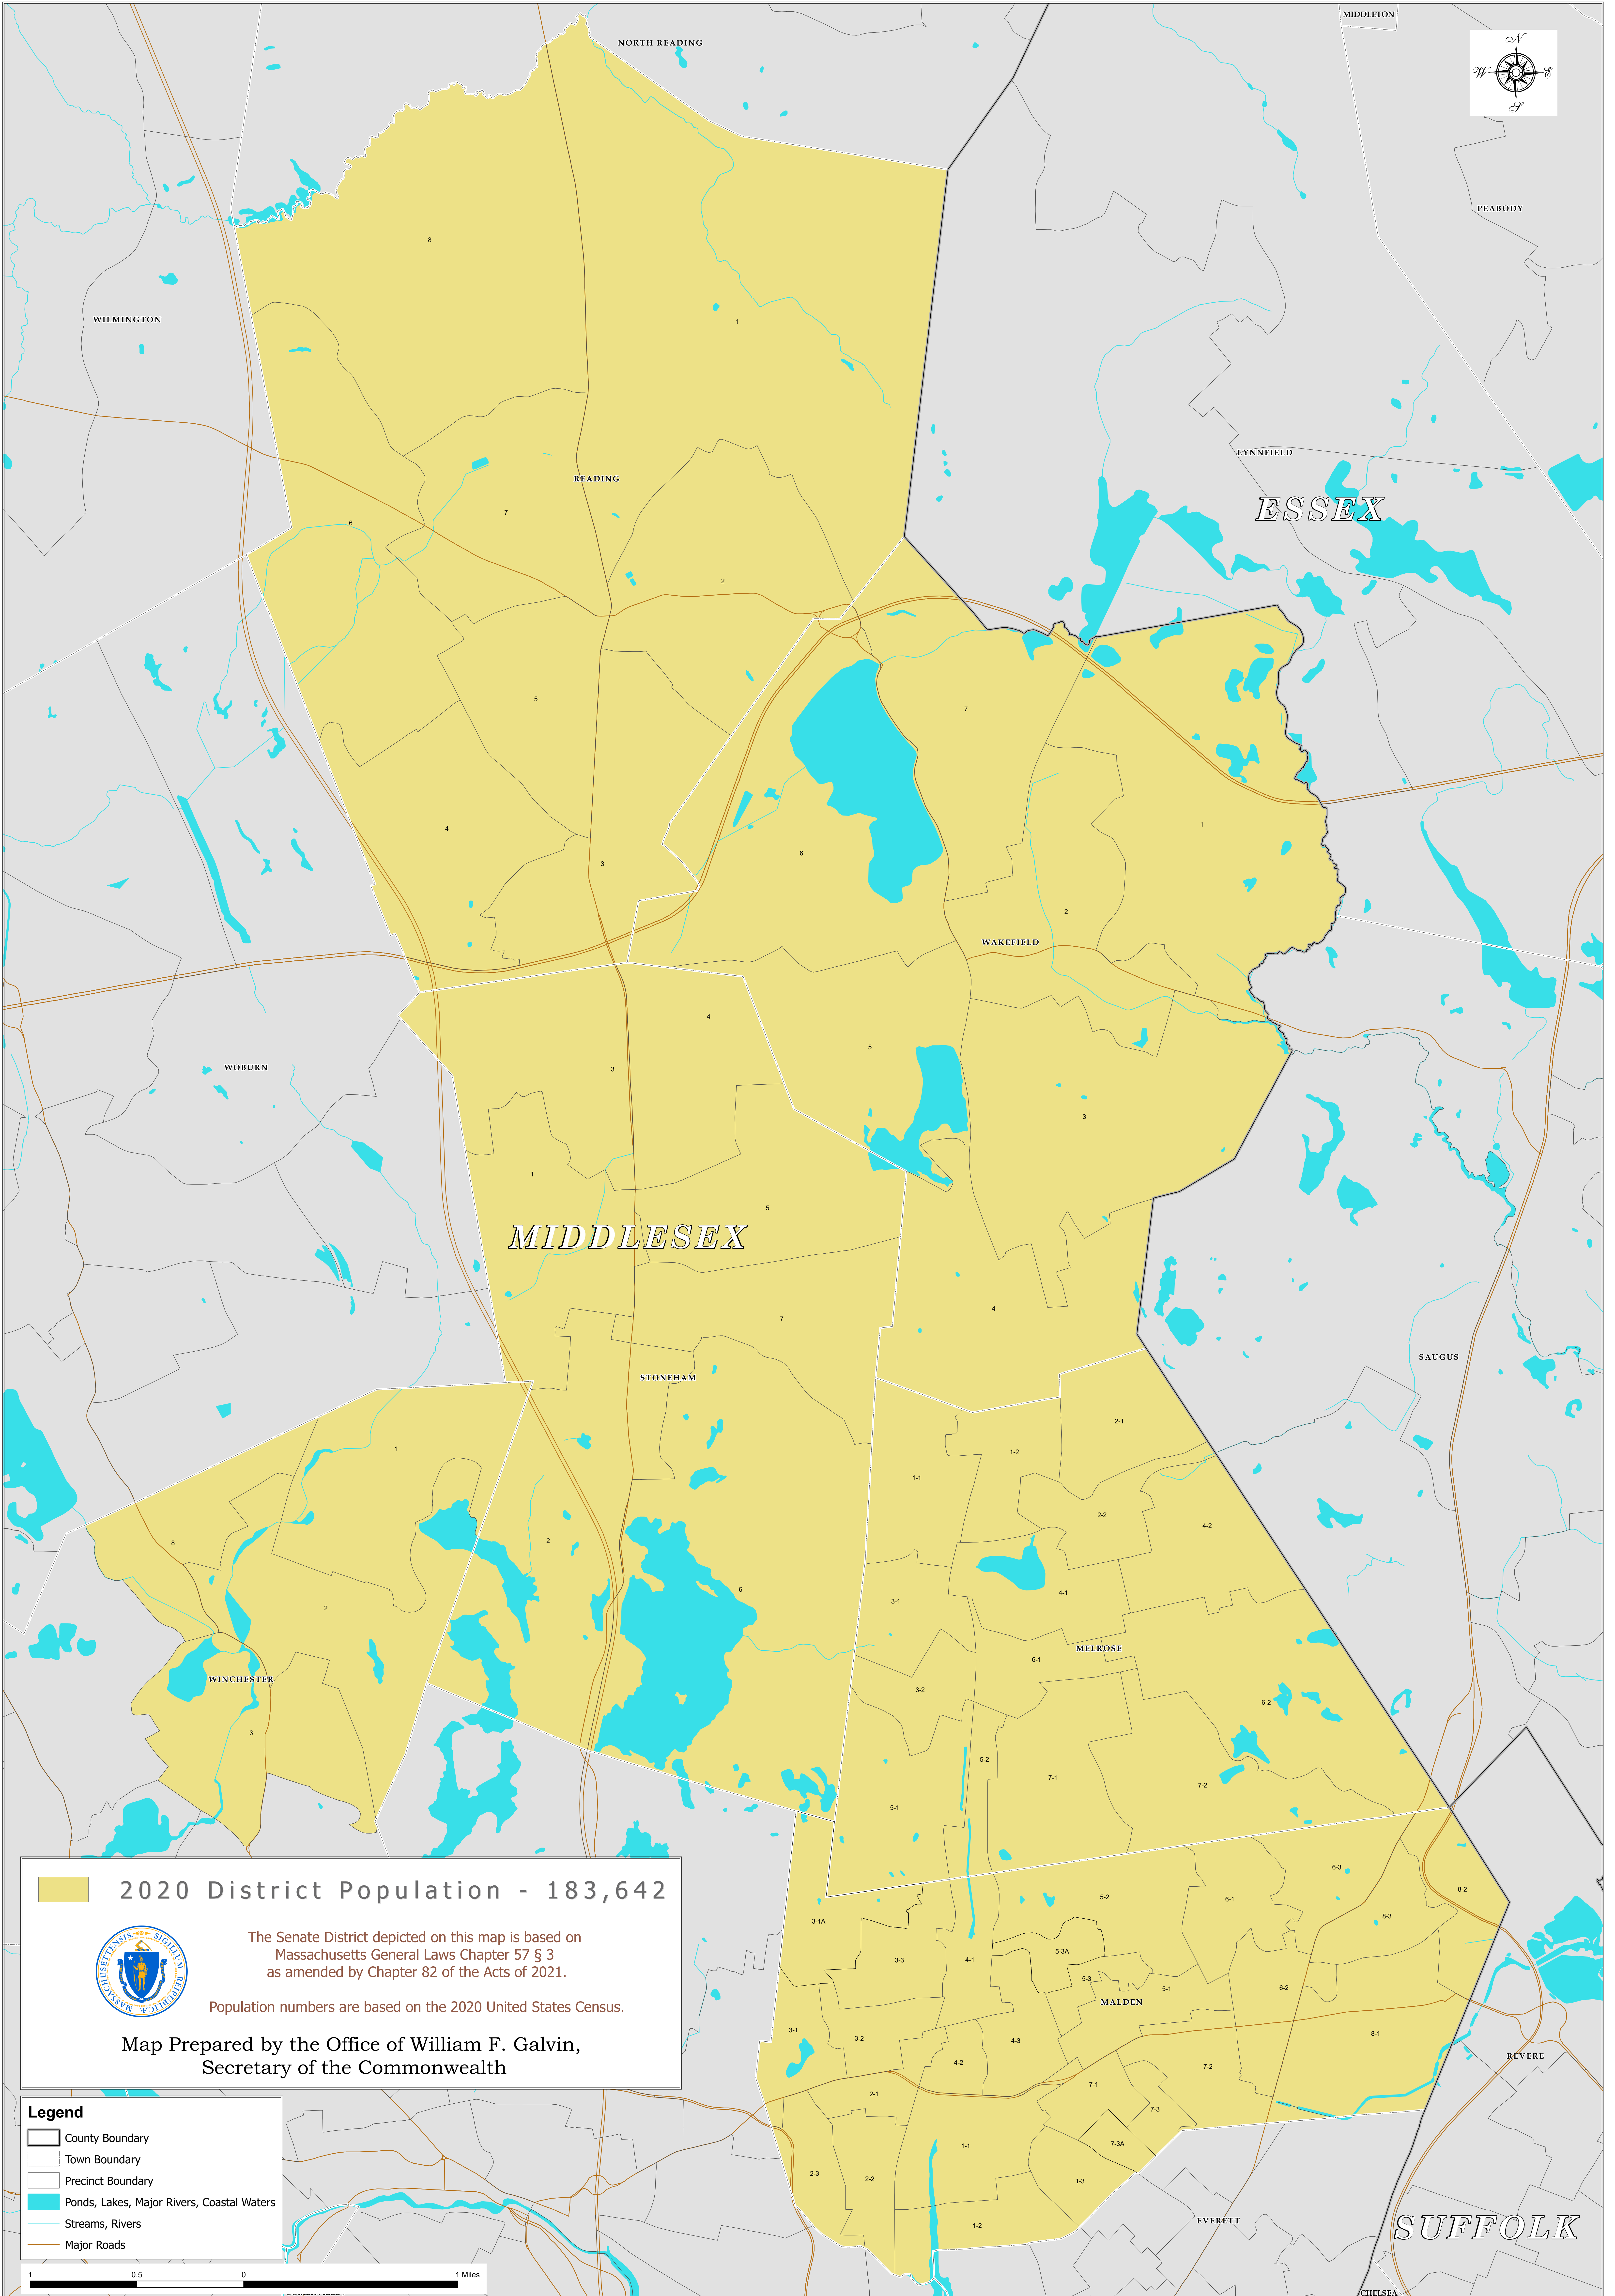

# The Commonwealth of Massachusetts

## Fifth Middlesex

### State Senate District

**2020 District Population - 183,642**

The Senate District depicted on this map is based on Massachusetts General Laws Chapter 57 § 3 as amended by Chapter 82 of the Acts of 2021.

Population numbers are based on the 2020 United States Census.

Map Prepared by the Office of William F. Galvin,  
Secretary of the Commonwealth

**Legend**

- County Boundary
- Town Boundary
- Precinct Boundary
- Ponds, Lakes, Major Rivers, Coastal Waters
- Streams, Rivers
- Major Roads